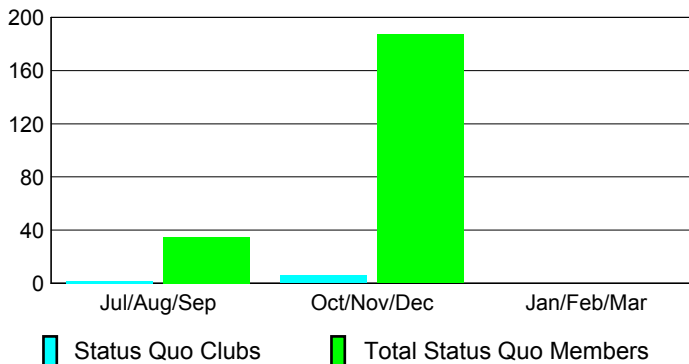

## CLUBS

Club Results  
2012-2013

Clubs  
2011-2012

Month	New Club Goal	Actual New Clubs	Actual Dropped Clubs	Gain/Loss of Clubs	Gain/Loss of Clubs
Jul/Aug/Sep		0	-3	-3	4
Oct/Nov/Dec		1	-3	-2	0
Jan/Feb/Mar					0
<b>Totals</b>		<b>1</b>	<b>-6</b>	<b>-5</b>	<b>4</b>

### Club Results 2012-2013

Goal, New, Dropped, Gain/Loss

### Comparison of Club Gain/Loss

Current Year Compared to the Previous Year

### YTD Status Quo Clubs 2012-2013

Status Quo Clubs Compared to Status Quo Members