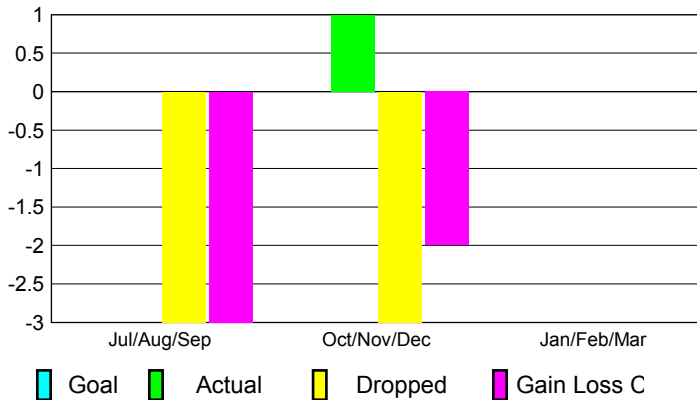

## CLUBS

Club Results  
2012-2013

Clubs  
2011-2012

Month	New Club Goal	Actual New Clubs	Actual Dropped Clubs	Gain/Loss of Clubs	Gain/Loss of Clubs
Jul/Aug/Sep		0	-3	-3	4
Oct/Nov/Dec		1	-3	-2	0
Jan/Feb/Mar					0
<b>Totals</b>		<b>1</b>	<b>-6</b>	<b>-5</b>	<b>4</b>

### Club Results 2012-2013

Goal, New, Dropped, Gain/Loss

### Comparison of Club Gain/Loss

Current Year Compared to the Previous Year