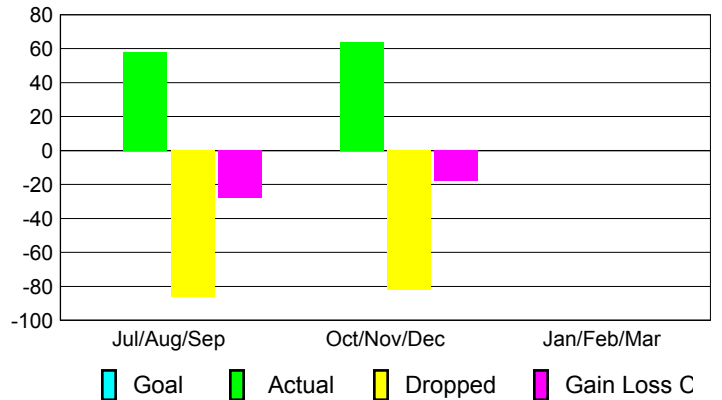

### YTD Status Quo Clubs 2012-2013

Status Quo Clubs Compared to Status Quo Members

## MEMBERSHIP

Membership Results  
2012-2013

Membership  
2011-2012

Month	Net Memb Goal	Actual New Memb	Actual Dropped Memb	Gain/Loss of Memb	Gain/Loss of Memb
Jul/Aug/Sep		58	-86	-28	92
Oct/Nov/Dec		64	-82	-18	13
Jan/Feb/Mar					-15
<b>Totals</b>		<b>122</b>	<b>-168</b>	<b>-46</b>	<b>90</b>

### Membership Results 2012-2013

Goal, New, Dropped, Gain/Loss

### Comparison of Membership Gain/Loss

Current Year Compared to the Previous Year