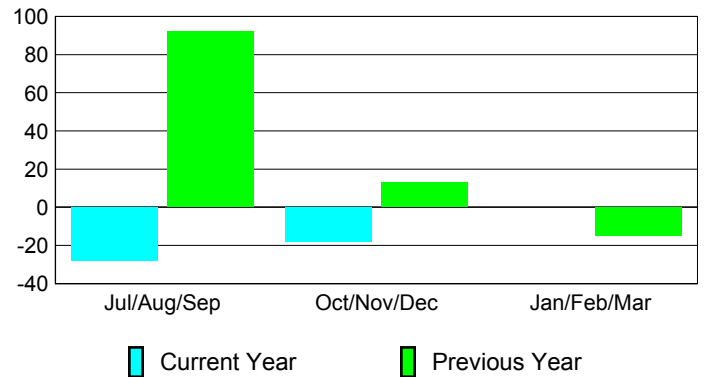

Gender Comparison 2012-2013

Jul/Aug/Sep

Oct/Nov/Dec

Jan/Feb/Mar

Male

Female