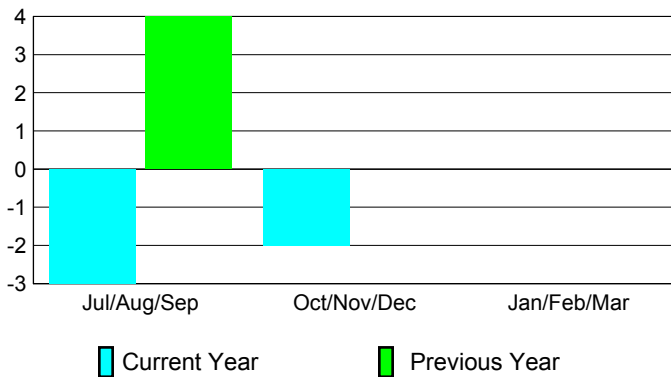

2012-2013 GMT Reports for District (or Undistricted) **District 383**

GMT: PAUL CHOR HO FAN

Location: CHINA

GMT CA: 5

CLUBS

Club Results
2012-2013

Clubs
2011-2012

Month	New Club Goal	Actual New Clubs	Actual Dropped Clubs	Gain/Loss of Clubs	Gain/Loss of Clubs
Jul/Aug/Sep		0	-3	-3	4
Oct/Nov/Dec		1	-3	-2	0
Jan/Feb/Mar					0
Totals		1	-6	-5	4

Club Results 2012-2013

Goal, New, Dropped, Gain/Loss

Comparison of Club Gain/Loss

Current Year Compared to the Previous Year

YTD Status Quo Clubs 2012-2013

Status Quo Clubs Compared to Status Quo Members

MEMBERSHIP

Membership Results
2012-2013

Membership
2011-2012

Month	Net Memb Goal	Actual New Memb	Actual Dropped Memb	Gain/Loss of Memb	Gain/Loss of Memb
Jul/Aug/Sep		58	-86	-28	92
Oct/Nov/Dec		64	-82	-18	13
Jan/Feb/Mar					-15
Totals		122	-168	-46	90

Membership Results 2012-2013

Goal, New, Dropped, Gain/Loss

Comparison of Membership Gain/Loss

Current Year Compared to the Previous Year

Gender Comparison 2012-2013

Jul/Aug/Sep

Oct/Nov/Dec

Jan/Feb/Mar

Male

Female